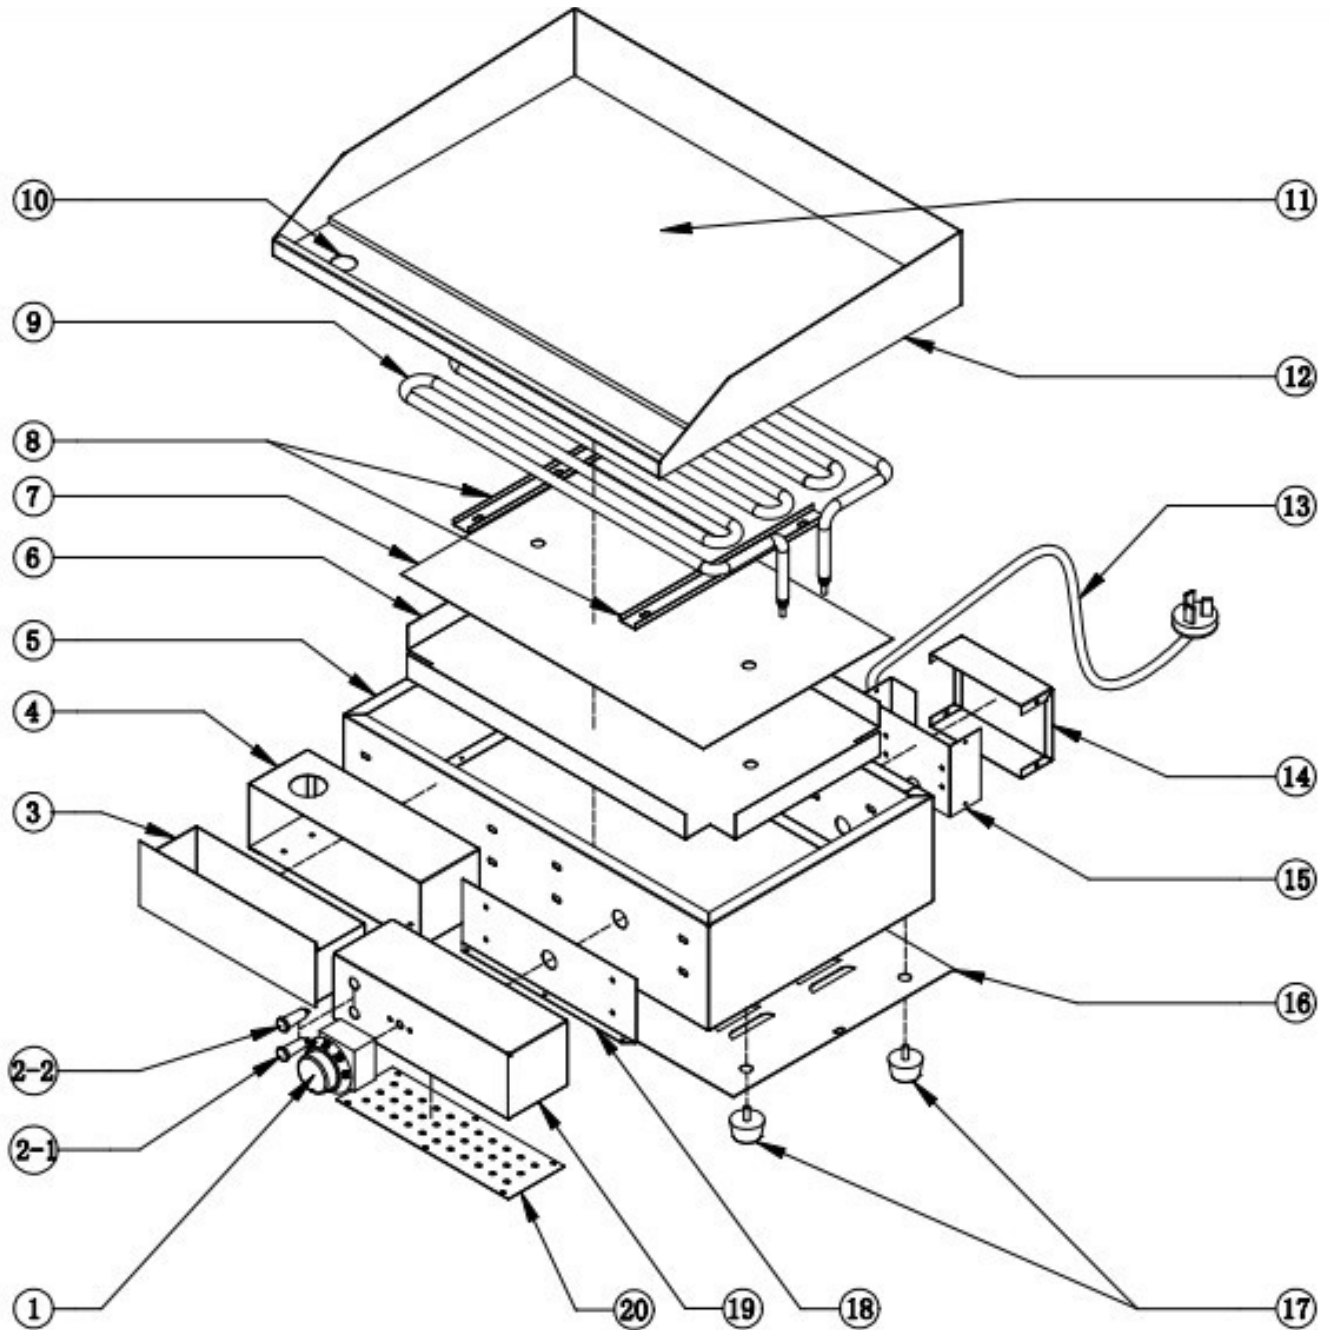

# Parts Breakdown

Model CE-CN-3000 34869

# Parts Breakdown

---

## Model CE-CN-3000 34869

Item No.	Description	Position	Item No.	Description	Position	Item No.	Description	Position
39774	Thermostat for 34869	1	40038	Heater Cover for 34869	7	40045	Bottom Cover for 34869	16
44718	Power Indicator (Green) for 34869	2-1	40039	Heater Fixed Stick for 34869	8	40046	Rubber Feet for 34869	17
40033	Power Indicator (Yellow) for 34869	2-2	40040	Heater for 34869	9	40047	Control Box Inner Cover for 34869	18
39812	Grease Tray for 34869	3	40041	Heating Plate Assembly for 34869	10 - 12	40048	Control Box for 34869	19
40035	Grease Tray Support for 34869	4	40042	Power Cord for 34869	13	40049	Control Box Bottom Cover for 34869	20
40036	Frame for 34869	5	40043	Terminal Box Cover for 34869	14			
40037	Insulation Cover for 34869	6	40044	Terminal Box for 34869	15			